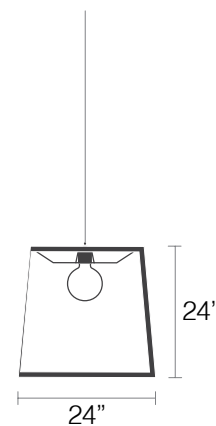

Year Designed
2009

Country of Manufacture
United States

Dimensions
24" x 24" x 24"

Weight
20 lbs / 9 kg

Cord & Canopy
9' Textile Electrical Cable
5" Black or White Canopy

Bulb
3" 40W White Globe Provided
100W Bulb / Dimmer
Recommended
60W or Lower / No Dimmer

Certification
UL/cUL listed

Additional Electrical Info
To specify 270 volt fixtures
for commercial projects,
please inquire. Please note
that the UL sticker is on the
inside of the canopy.

Powder Coated Steel
Black / White / Nude

Plated Steel
Brass / Copper / Chrome