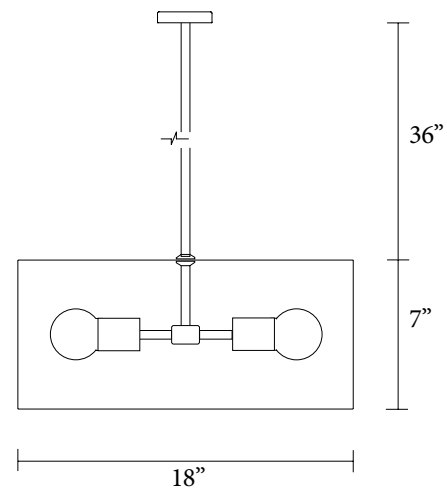

Retail $1,900.00/ Trade $1,520.00