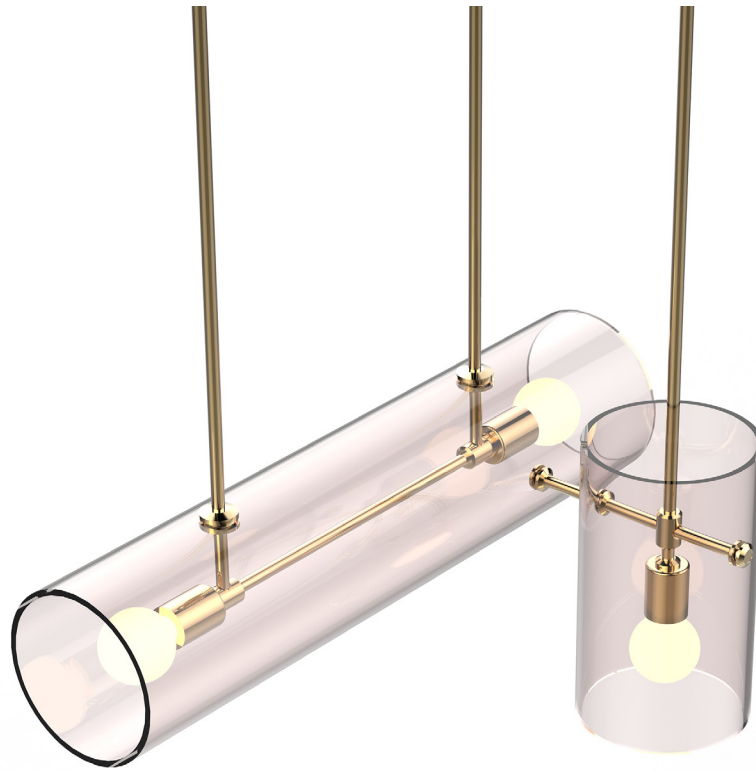

Iacoli & McAllister

NUNKI NO 6

Materials / Finishes

Glass Tube & Brass Hardware

Year Designed

2016

Country of Manufacture

Glass blown in Czech Republic.
Assembled in Seattle, WA.

Dimensions

30" x 16" x 12"H
36" drop length, can be adjusted.

Weight

19.5 lbs / 8.85kg

Glass Tube Color

Gold / Smoke / Blush

Bulb

3" 40W White Globes Provided
100W Bulb / Dimmer
Recommended
60W or Lower / No Dimmer

Certification

UL/cUL listed

Additional Electrical Info

To specify 270 volt fixtures for commercial projects, please inquire. Please note that the UL sticker is on the inside of the canopy.