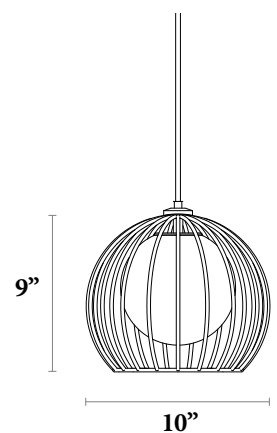

Plated Brass

Powder Coated Steel Black / White

Hand Blown Glass Globe Pink / Black